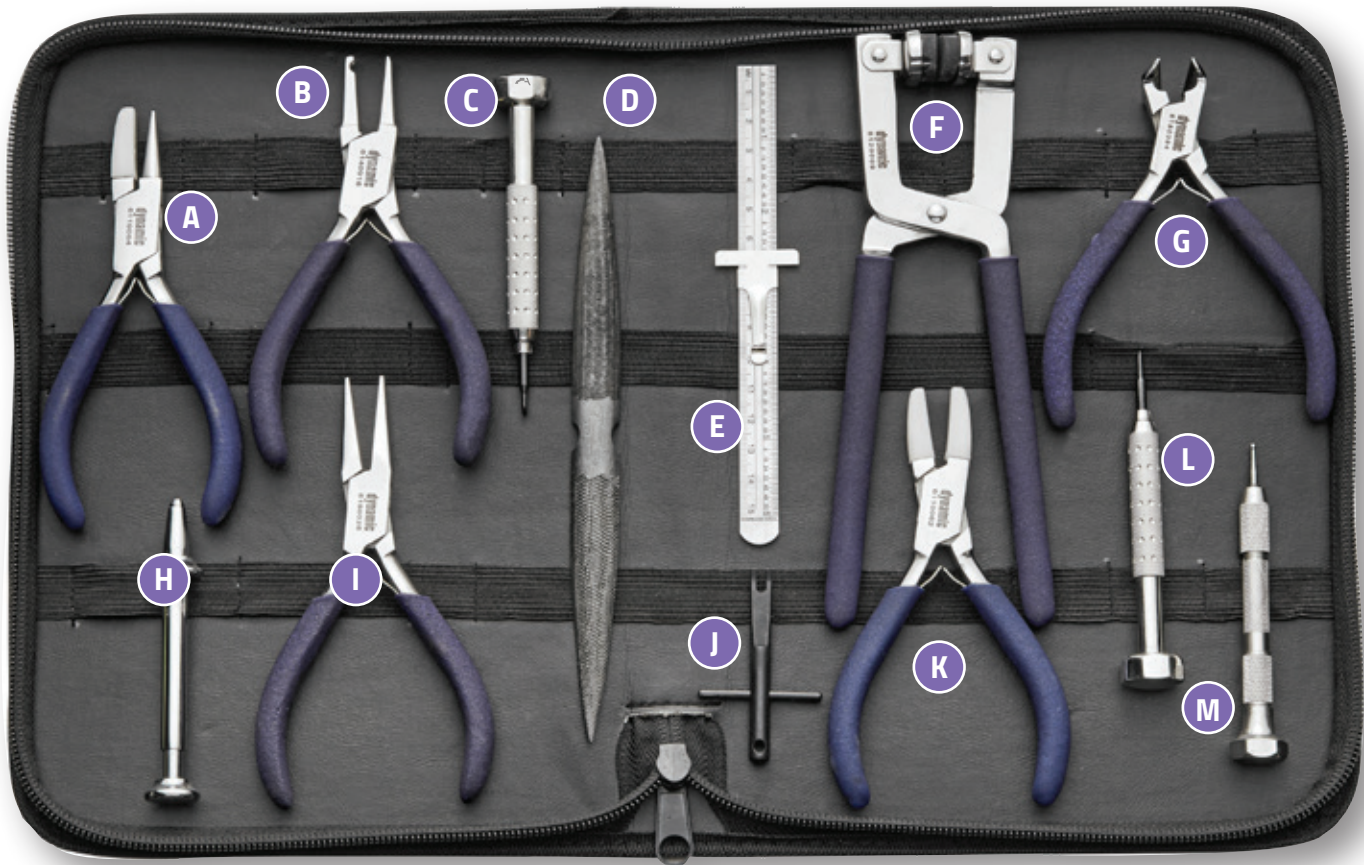

#6150394
Carbide Short
Oblique Cutter

C #6621525 1.5/2.0mm
Phillips Blade
Screwdriver

E #6615001 6" Stainless
PD Rulers

H #6480000 Universal
Nut Driver

J #6210048 Nosepad Popper

L #6611522 1.5/2.2mm
Flat Blade
Screwdriver

M #5999901 Deburring Tool