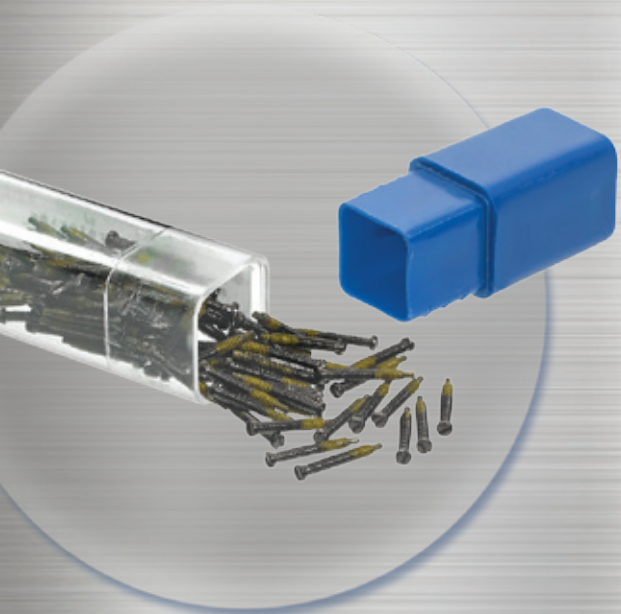

Frame Parts

Nosepads ■ Screws ■ Hex, Reach & Cap Nuts ■ Washers ■ Bushings ■ Temple Tips
Silicone Cable Ends ■ Temple Tubing ■ Rimless Cords & Liners

HD SILICONE™

NOSE PADS

High-Density Silicone are the longest lasting nose pads ever developed!