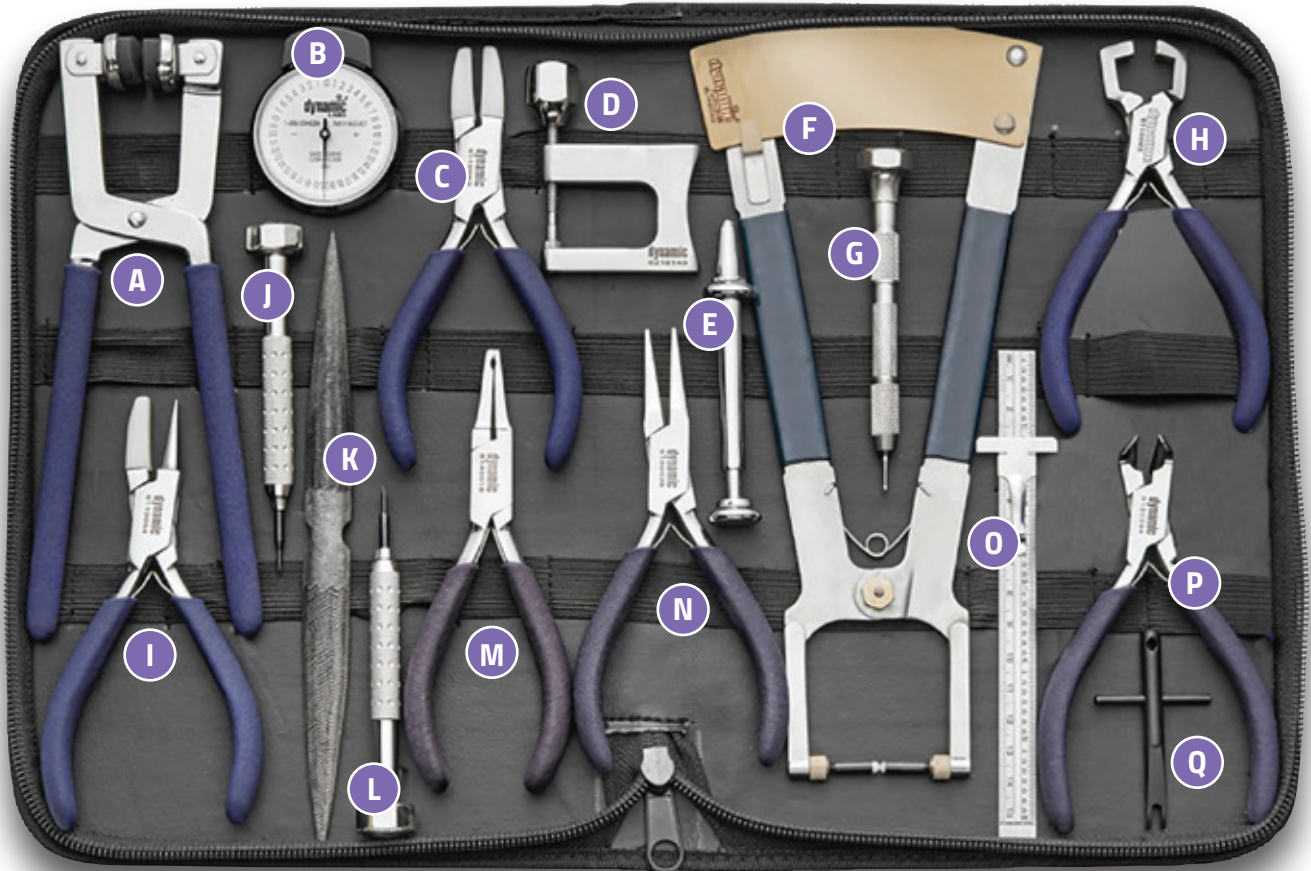

J #6621525 1.5/2.0mm
Phillips Screwdriver

K #5999941 Zylonite File

L #6611522 1.5/2.2mm Flat
Blade Screwdriver

O #6615001 6" Stainless
PD Rulers

Q #6210048 Nosepad Popper

#6110065
Wide Hinge Panto
Angling Pliers