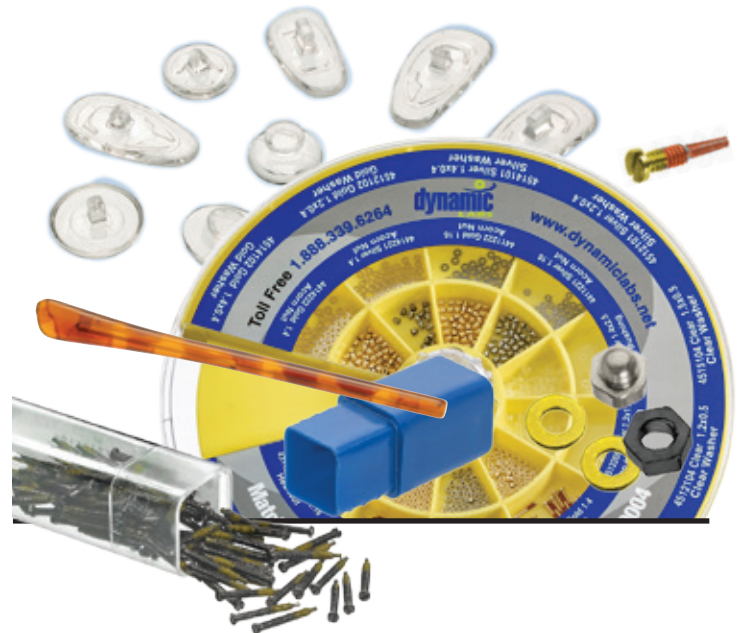

FRAME PARTS Pg. 59