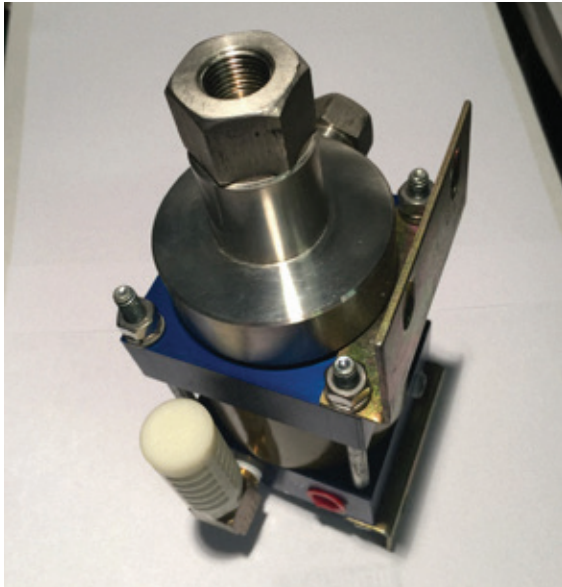

(By returning the old lighthouse assembly for refurbishment, you will be refunded \$200.00, for an actual price of \$420.99)

Reflectors (set of 3) 1700007 \$53.95

Spin Coater Parts

UV Bulbs

Bulb	Part number	Price
Simplicity UV	1700003	\$337.50
Mini 2 UV	1700005	\$337.50
EZ Coat UV	1700004	\$337.50
MR-3 UV	1700006	\$337.50
Velocity UV	1700040	\$375.00