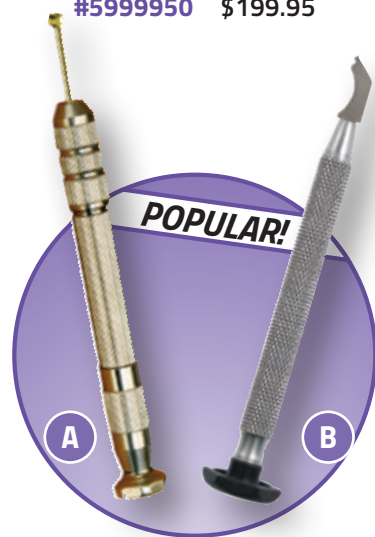

Complete File Master Set

#5999950 $199.95