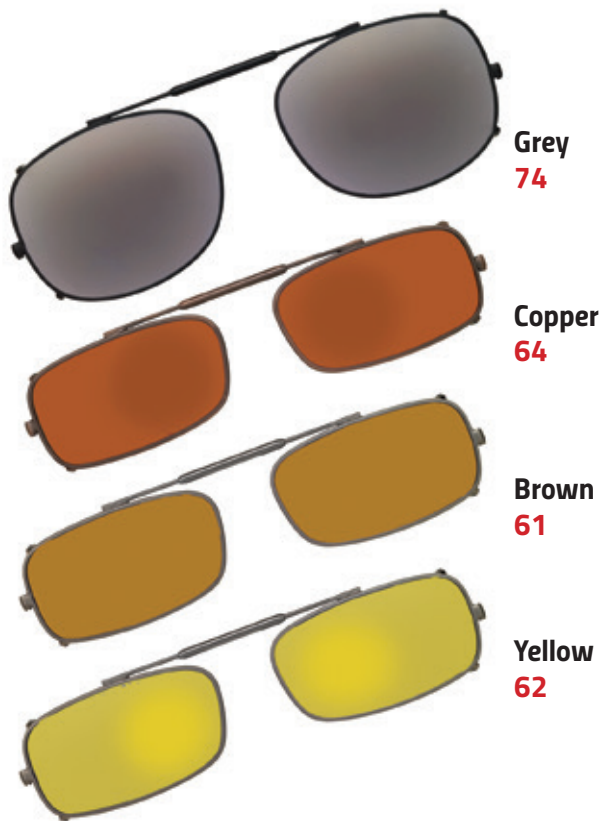

Polarized Choices