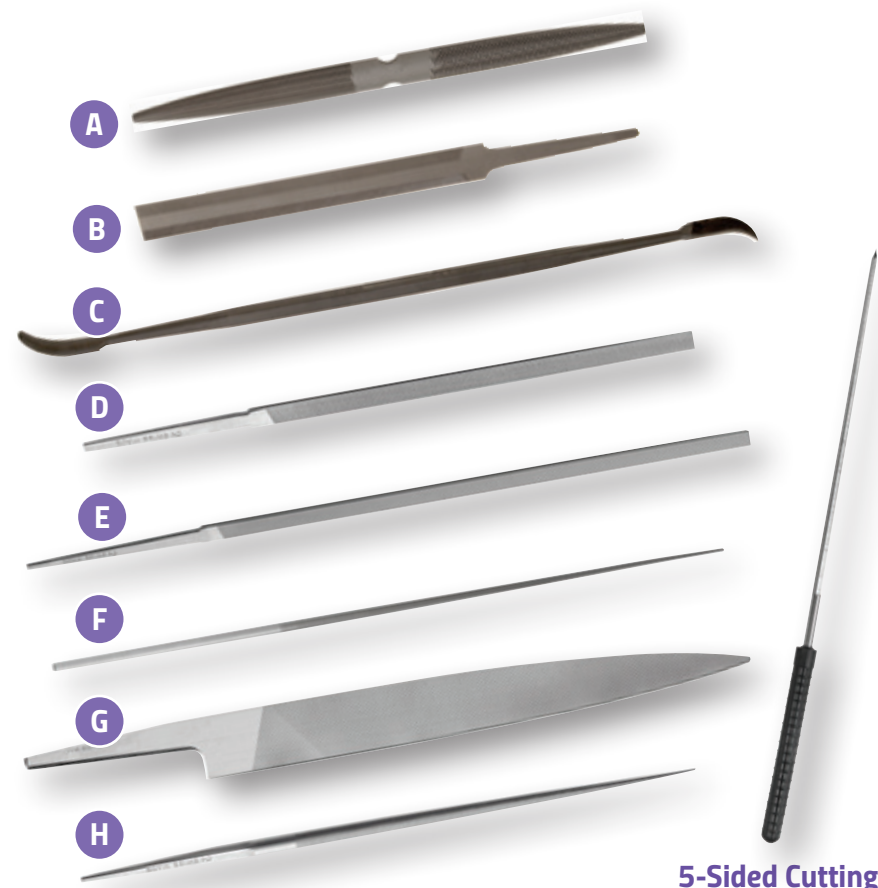

5-Sided Cutting Broach with Handle Size 52 1.6mm

#5999949 \$19.95

Utility Knife Handle

#6217101 \$11.95

Excellent quality knife for all your cutting needs. Comes with single standard blade. Curved blade for use on surface tape is available.