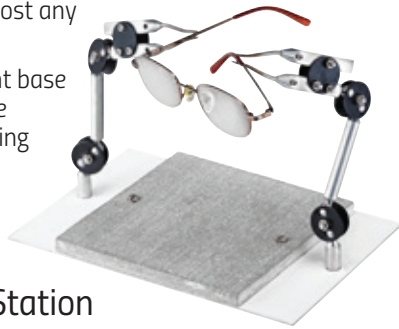

- Multi-position clamps allow for almost any configuration
- Heat resistant base protects table during soldering