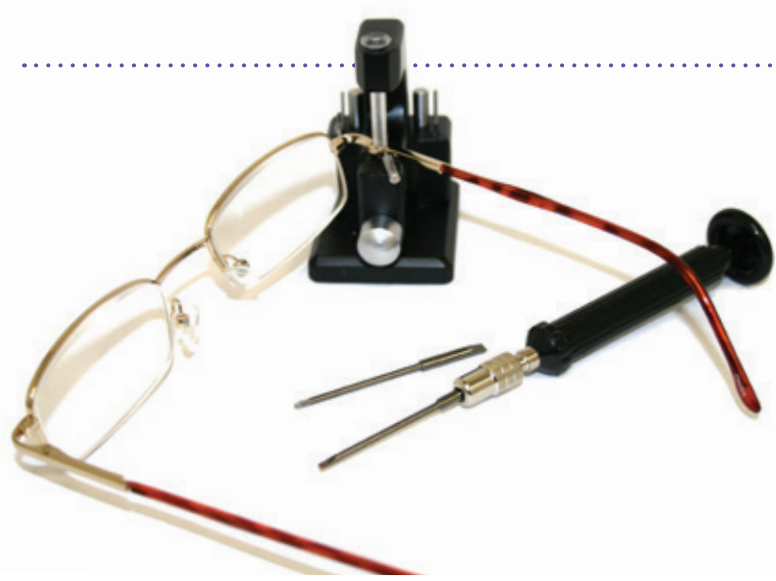

- 1.25mm Repl. Blade 3/pkg #6570125 \$7.95
- 1.5mm Repl. Blade 3/pkg #6570015 \$7.95
- 2.0mm Repl. Blade 3/pkg #6570020 \$7.95

Screw Extractor Set

#6370000 \$24.95

Includes 1 each of the 3 extractors listed in the table at left, with accompanying blade.

Ejector Wrenches

- Red Head**
Fits up to 2.8 Star and Hex nuts.
#6495028 \$12.95
- Silver Head**
Fits 2.5 Hex nuts.
#6495025 \$12.95
- Blue Head**
Fits 2.2 Star and Hex nuts.
#6495022 \$12.95

Spring Hinge Tool Kit

Now you can replace spring hinge screws quickly and easily! Unit includes vise, spacers and specially designed screwdriver.

- 6216100 \$89.95**
- 6216111** Replacement pin 1.1mm \$6.95
- 6216114** Replacement pin 1.4mm \$6.95

To view a simple video tutorial, visit www.dynamiclabs.net/spring-hinge-tool-kit.html

Great Time Savers from Dynamic Labs!

Midget Screw Extractor

Remove stripped or stubborn screws, eliminates the need for drilling.